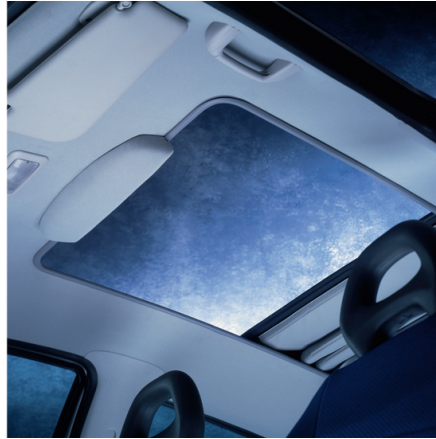

Hollandia 400

Folding Fabric Series

Folding Fabric Sunroof

There are two models to fit your prospective vehicle: The 400 Classic and 400 DeLuxe.

Hollandia 400 power folding sunroof is as close as you can get to a convertible! This dynamic folding fabric sunroof lets you and your car stand out in the crowd. Electrically operated, the Hollandia 400 can be opened at the touch of the button to any desired position. Go ahead. Open your Hollandia 400 to a fabulous view, and make the sky come alive.

Hollandia 400

Folding Fabric Series Sunroof

Exterior Open

Interior Open

Interior Closed

Features:

- Sporty and dynamic fabric-folding sunroof
- Largest sunroof opening available
- High-quality, reinforced outer cover ensures durability
- Aerodynamic wind-deflector
- Illuminated user control panel
- Full power operation

400 Dimensions:

- Fabric Size: Front 44.5" x 32.8";
- Opening: 24.5" x 25.2"

Features

	400 DeLuxe	400 Classic
Control Switch	<p>Open Close/Vent</p> <p>2 Programmable Positions Soft Touch® Close from any Position</p>	<p>Open Close</p>
Programmable Positions	•	
Wind Deflector	•	•
Original Owner: 3 yr/36K mile parts warranty	•	•